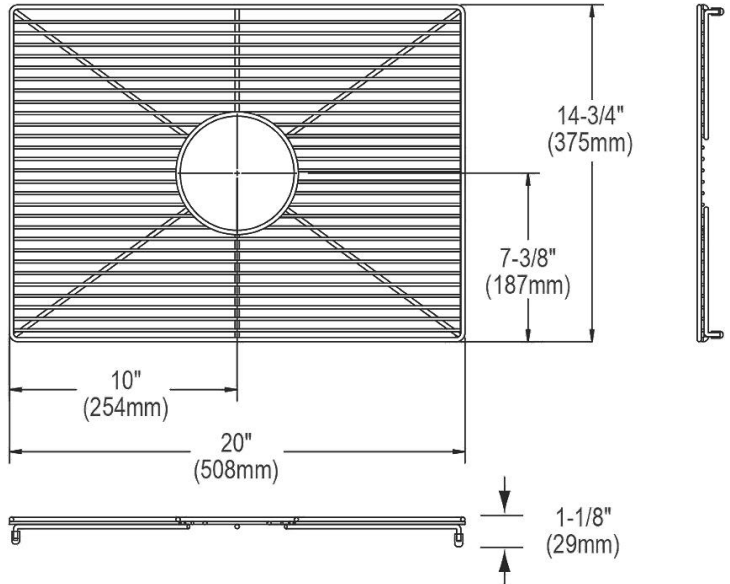

Material:	Stainless Steel
Finish:	Polished Stainless Steel
Dimensions:	20" x 14-3/4" x 1-1/8"
Fits Bowl Size(s):	Fits zero radius bowl size: 21" x 15-3/4"

Special Note: For bowls with center drain opening

AMERICAN PRIDE. A LIFETIME TRADITION. Like your family, the Elkay family has values and traditions that endure. For almost a century, Elkay has been a family-owned and operated company, providing thousands of jobs that support our families and communities.

[Clean and Care Manual (PDF)](#)

[Clean and Care Manual (PDF)](#)

[Warranty (PDF)](#)