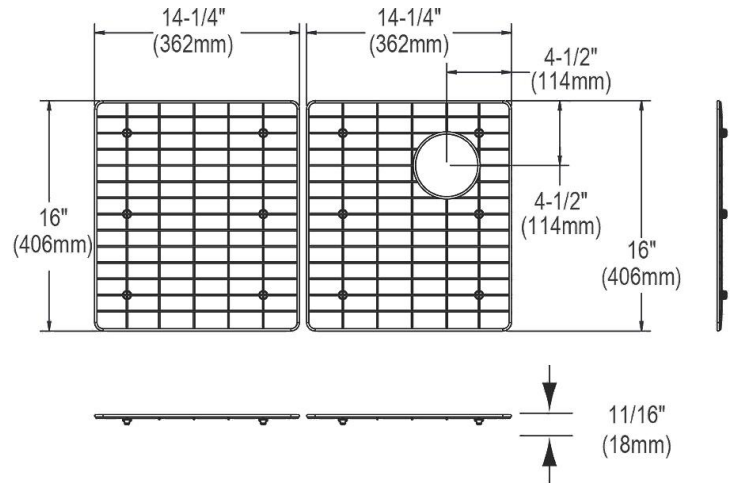

Material:	Stainless Steel
Finish:	Polished Stainless Steel
Dimensions:	28-1/2" x 16" x 11/16"
Fits Bowl Size(s):	Fits Crosstown bowl size: 30" x 17"

Special Note: For bowls with rear right drain opening.

AMERICAN PRIDE. A LIFETIME TRADITION.
Like your family, the Elkay family has values and traditions that endure. For almost a century, Elkay has been a family-owned and operated company, providing thousands of jobs that support our families and communities.

- [Clean and Care Manual (PDF)](#)
- [Clean and Care Manual (PDF)](#)
- [Installation Instructions (PDF)](#)
- [Warranty (PDF)](#)