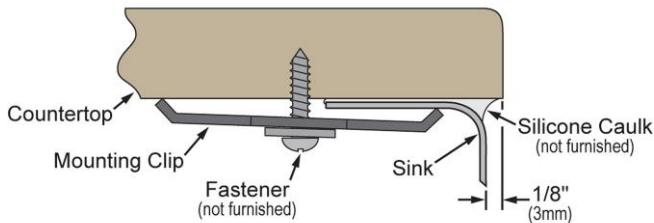

PRODUCT SPECIFICATIONS

Elkay Crosstown® Stainless Steel 35-7/8" x 20-1/4" x 9", Single Bowl Farmhouse Sink. Sink is manufactured from 18 gauge 304 Stainless Steel with a Polished Satin finish, Rear Right drain placement, and Sound Guard.

Installation Type:	Farmhouse
Material:	304 Stainless Steel
Finish:	Polished Satin
Gauge:	18
Sound Deadening:	Sound Guard
Number of Bowls:	1
Sink Dimensions:	35-7/8" x 20-1/4" x 9"
Bowl 1 Dimensions:	30" x 17" x 9"
Drain Size:	3-1/2" (89mm)
Drain Location:	Rear Right
Minimum Cabinet Size:	36"
Mounting Hardware:	Part # 54300008 included

- [Clean and Care Manual \(PDF\)](#)
- [Installation Instructions \(PDF\)](#)
- [Limited Lifetime Warranty \(PDF\)](#)

Installation Profile:

1/8" OVERHANG

Designed to affix to the underside of any solid surface countertop.