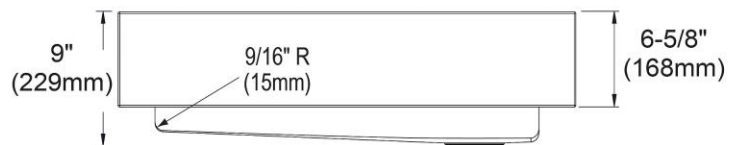

PART: _____ QTY: _____
PROJECT: _____
CONTACT: _____
DATE: _____
NOTES: _____
APPROVAL: _____

In keeping with our policy of continuing product improvement, Elkay reserves the right to change product specifications without notice. Please visit elkay.com for the most current version of Elkay product specification sheets. This specification describes an Elkay product with design, quality, and functional benefits to the user. When making a comparison of other producers' offerings, be certain these features are not overlooked.