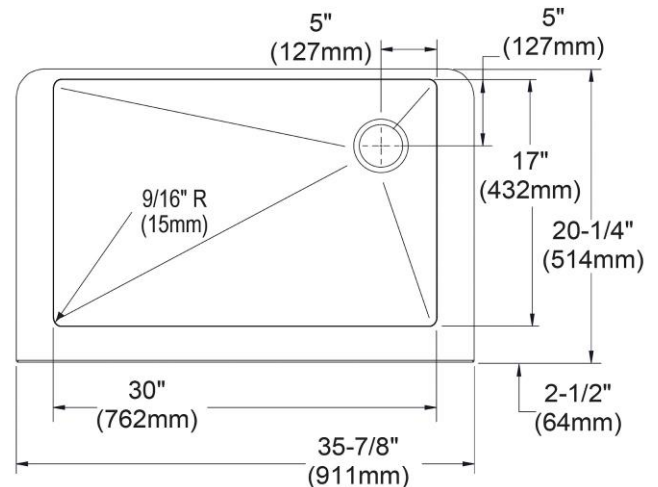

PART: _____ QTY: _____
PROJECT: _____
CONTACT: _____
DATE: _____
NOTES: _____
APPROVAL: _____

In keeping with our policy of continuing product improvement, Elkay reserves the right to change product specifications without notice. Please visit elkay.com for the most current version of Elkay product specification sheets. This specification describes an Elkay product with design, quality, and functional benefits to the user. When making a comparison of other producers' offerings, be certain these features are not overlooked.