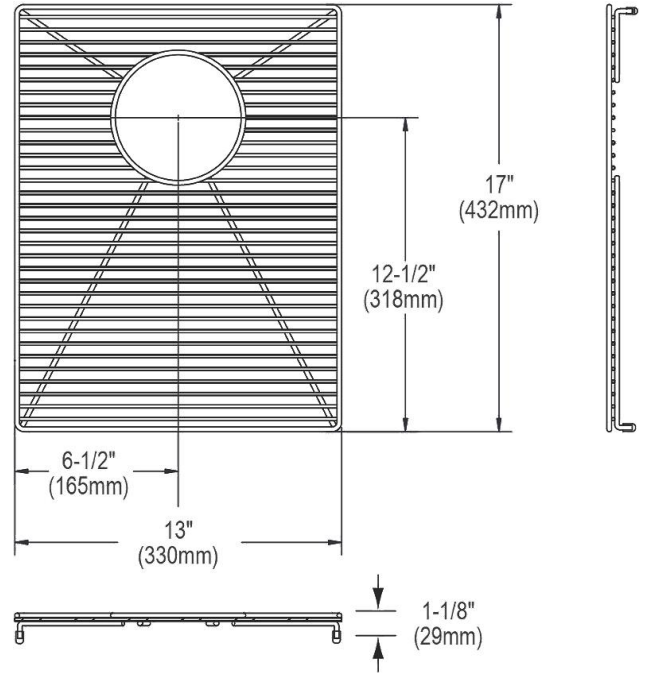

Material:	Stainless Steel
Finish:	Polished Stainless Steel
Dimensions:	13" x 17" x 1-1/8"
Fits Bowl Size(s):	Fits zero radius bowl size: 14" x 18"

Special Note: For bowls with rear center drain opening.

AMERICAN PRIDE. A LIFETIME TRADITION. Like your family, the Elkay family has values and traditions that endure. For almost a century, Elkay has been a family-owned and operated company, providing thousands of jobs that support our families and communities.

[Clean and Care Manual (PDF)](#)

[Clean and Care Manual (PDF)](#)

[Warranty (PDF)](#)