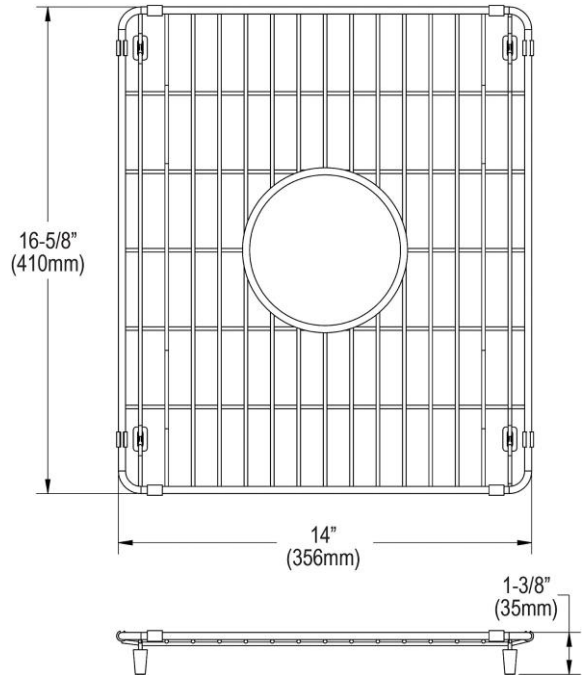

Material:	Stainless Steel
Dimensions:	14" x 16-5/8" x 1-3/8"

AMERICAN PRIDE. A LIFETIME TRADITION. Like your family, the Elkay family has values and traditions that endure. For almost a century, Elkay has been a family-owned and operated company, providing thousands of jobs that support our families and communities.

[Clean and Care Manual (PDF)](#)

[Clean and Care Manual (PDF)](#)

[Warranty (PDF)](#)