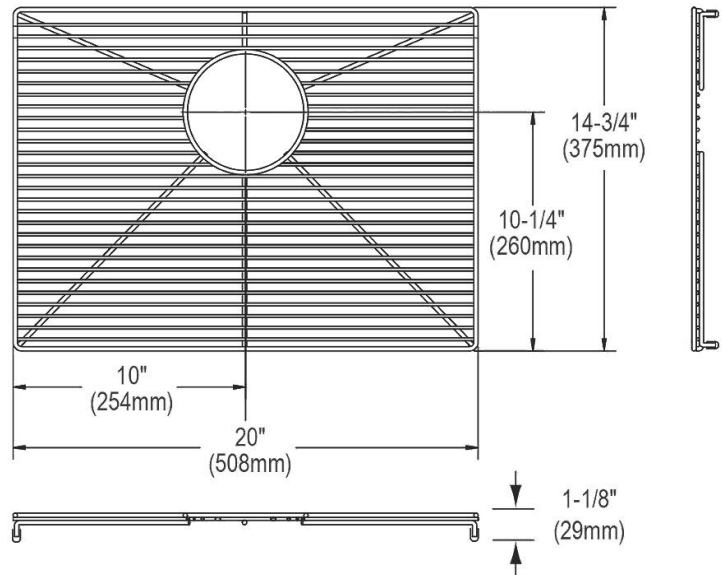

Material:	Stainless Steel
Finish:	Polished Stainless Steel
Dimensions:	20" x 14-3/4" x 1-1/8"
Fits Bowl Size(s):	Fits zero radius bowl size: 21" x 15-3/4"

Special Note: For bowls with rear center drain opening.

AMERICAN PRIDE. A LIFETIME TRADITION. Like your family, the Elkay family has values and traditions that endure. For almost a century, Elkay has been a family-owned and operated company, providing thousands of jobs that support our families and communities.

[Clean and Care Manual (PDF)](#)
[Clean and Care Manual (PDF)](#)
[Warranty (PDF)](#)