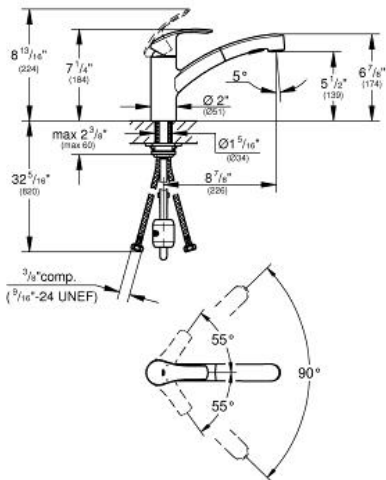

EUROSMART  
Single-Handle Kitchen Faucet  
MODEL # 30306000

Pure Freude  
an Wasser

GROHE

**Product Description:**  
**EUROSMART**  
**Single-Handle Kitchen Faucet**

**Standard Specification:**

- Single hole installation
- **GROHE StarLight** chrome finish
- **GROHE SilkMove** 35 mm ceramic cartridge
- flow strainer
- With integrated temperature limiter
- Adjustable flow rate limiter
- Swivel Spout
- 90° swivel radius
- Separate inner water ways – lead and nickel free
- **Pull-out Dual Spray Control** - switches back and forth between regular flow and spray
- Diverter: laminar spray/SpeedClean shower jet
- Automatic return to laminar spray
- Quick installation system
- Protected against backflow
- Max Flow Rate: 1.75 gpm (6.6 L/min)

**Applicable Codes & Standards:**

- Energy Policy Act of 1992
- NSF 61
- ASME A112.18.1/CSA B125.1
- US Federal and State material regulations

**Color:**

- 30306000 StarLight Chrome