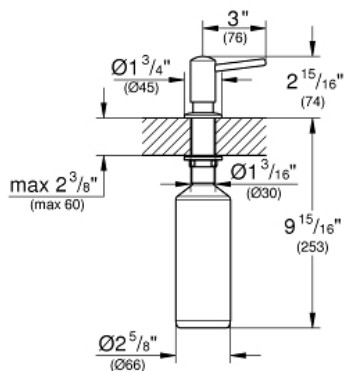

# Contemporary Soap Dispenser

MODEL # 40536000

Pure Freude  
an Wasser

GROHE