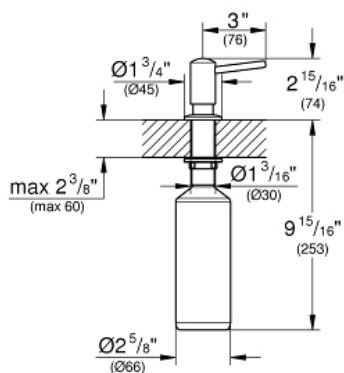

Contemporary Soap Dispenser

MODEL # 40536DC0

Pure Freude
an Wasser

GROHE

C

Product Description:

Contemporary Soap Dispenser

Standard Specification:

- For liquid soaps
- GROHE StarLight finish

Applicable Codes & Standards:

- Energy Policy Act of 1992
- ASME A112.18.1/CSA B125.1

Color:

- 40536DC0 SuperSteel InfinityFinish