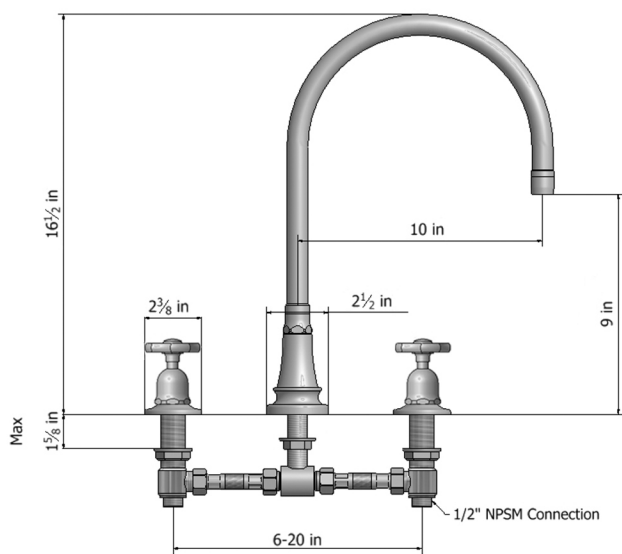

Deck Mount 10" Swivel Spout with Metal Wheel

Model #: 1031-X-

FEATURES:

- 10" Swivel spout
- Deck mounted
- Lifetime quarter turn ceramic cartridge
- Requires standard 1 3/8"-1 5/8" faucet hole drilling
- Widespread deck mount

AVAILABLE FINISHES:

Polished Stainless (PSS) Brushed Stainless (BSS)

SPECIFICATION DRAWING:

AVAILABLE HANDLES: