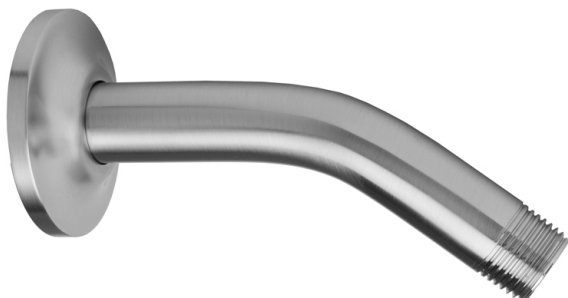

6" 45° Brass Showerarm with Escutcheon

Model #: 8031-E6-

FEATURES:

- Brass 45° showerarm with 2 1/4" diameter brass decorative escutcheon (6006)
- 1/2" Male IPS
- 6" length
- Other escutcheon styles and arm length options available. Contact JACLO

AVAILABLE FINISHES:

Polished Chrome (PCH)	Satin Chrome (SC)	Bronze Umber (BU)
Satin Nickel (SN)	Pewter (PEW)	Caramel Bronze (CB)
Polished Nickel (PN)	Antique Brass (AB)	Antique Copper (ACU)
Oil-Rubbed Bronze (ORB)	Polished Brass (PB)	Polished Copper (PCU)
Vintage Bronze (VB)	Satin Brass (SB)	Rose Gold (RG)
Matte Black (MBK)	Satin Gold (SG)	Polished Gold (PG)
Black Nickel (BKN)	Bombay Gold (BG)	Jewelers Gold (JG)
Europa Bronze (EB)	White (WH)	Sedona Beige (SDB)
Tristan Brass (TB)	Unlacquered Brass (ULB)	