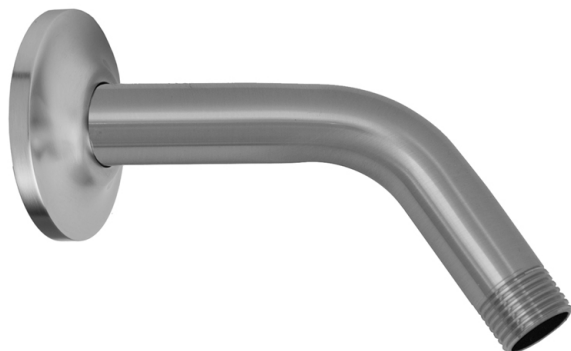

6" 60° Brass Showerarm with Escutcheon

Model #: 8041-E6-

FEATURES:

- Brass 60° showerarm with 2 1/4" diameter brass escutcheon (6006)
- 1/2" Male IPS
- 6" length
- Other escutcheon styles and arm length options available. Contact JACLO

AVAILABLE FINISHES:

Polished Chrome (PCH)	Satin Chrome (SC)	Bronze Umber (BU)
Satin Nickel (SN)	Pewter (PEW)	Caramel Bronze (CB)
Polished Nickel (PN)	Antique Brass (AB)	Antique Copper (ACU)
Oil-Rubbed Bronze (ORB)	Polished Brass (PB)	Polished Copper (PCU)
Vintage Bronze (VB)	Satin Brass (SB)	Rose Gold (RG)
Matte Black (MBK)	Satin Gold (SG)	Polished Gold (PG)
Black Nickel (BKN)	Bombay Gold (BG)	Jewelers Gold (JG)
Europa Bronze (EB)	White (WH)	Sedona Beige (SDB)
Tristan Brass (TB)	Unlacquered Brass (ULB)	