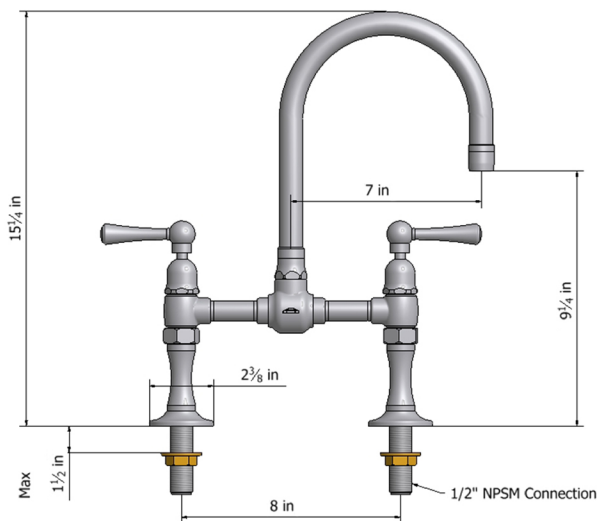

Deck Mount 7" Swivel Bar Faucet Spout with Metal Lever

Model #: 1018-M-

FEATURES:

- 7" Swivel spout
- Deck mounted
- Perfect addition for bar or pantry sinks
- Lifetime quarter turn ceramic cartridge
- Requires standard $1\frac{3}{8}$ "- $1\frac{5}{8}$ " faucet hole drilling

AVAILABLE FINISHES:

Polished Stainless (PSS) Brushed Stainless (BSS)

SPECIFICATION DRAWING:

AVAILABLE HANDLES: