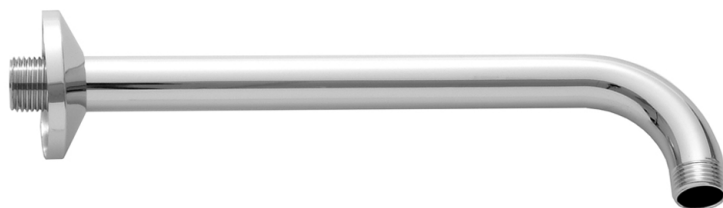

8" 90° Showerarm

Model #: 8040-

FEATURES:

- Brass 90° showerarm with escutcheon
- 1/2" Male IPS
- 8" length
- 2" short drop on 90° bend
- Ideal for rainheads
- For ceiling support, see 4012, 4018, 4024, 4030, 4036, or custom lengths
- Other escutcheons and custom lengths available. Contact JACLO

AVAILABLE FINISHES:

Polished Chrome (PCH)	Satin Chrome (SC)	Bronze Umber (BU)
Satin Nickel (SN)	Pewter (PEW)	Caramel Bronze (CB)
Polished Nickel (PN)	Antique Brass (AB)	Antique Copper (ACU)
Oil-Rubbed Bronze (ORB)	Polished Brass (PB)	Polished Copper (PCU)
Vintage Bronze (VB)	Satin Brass (SB)	Rose Gold (RG)
Matte Black (MBK)	Satin Gold (SG)	Polished Gold (PG)
Black Nickel (BKN)	Bombay Gold (BG)	Jewelers Gold (JG)
Europa Bronze (EB)	White (WH)	Sedona Beige (SDB)
Tristan Brass (TB)	Unlacquered Brass (ULB)	