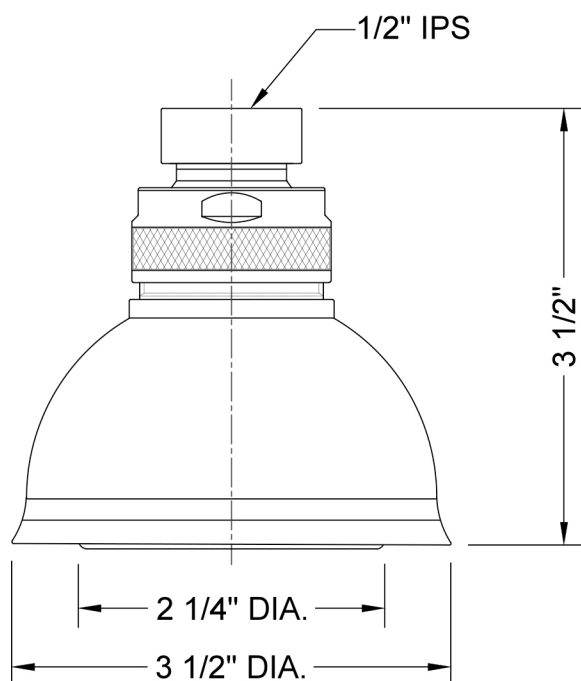

SPECIFICATION DRAWING: