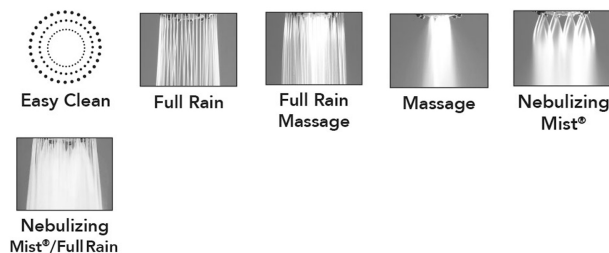

SPRAY PATTERNS:

COMPLIANCES:

Complies with: ASME A112.18.1-2012/CSA B125.1-12