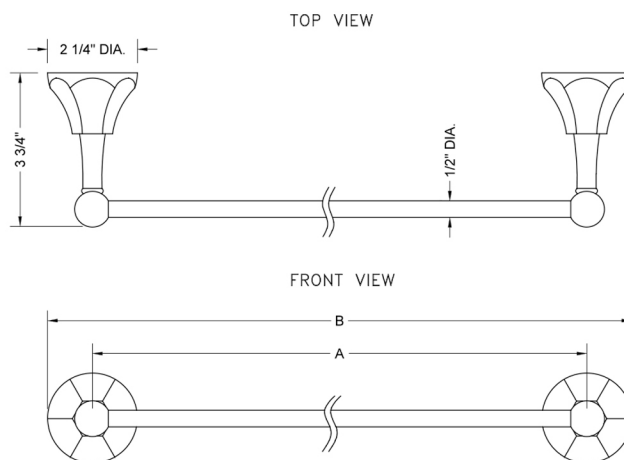

18" Astor Towel Bar

Model #: 4870-TB-18-

FEATURES:

- All brass 18" towel bar
- Universal mounting hardware included
- 3 3/4" projection
- Custom lengths available. Contact JACLO for pricing & availability.
- Able to be cut in the field

SPECIFICATION DRAWING:

ASTOR TOWEL BARS			
PART. #	DESCRIPTION	A	B
4870-TB-18-	18" ALL BRASS TOWEL BAR	18"	20 1/4"
4870-TB-24-	24" ALL BRASS TOWEL BAR	24"	26 1/4"