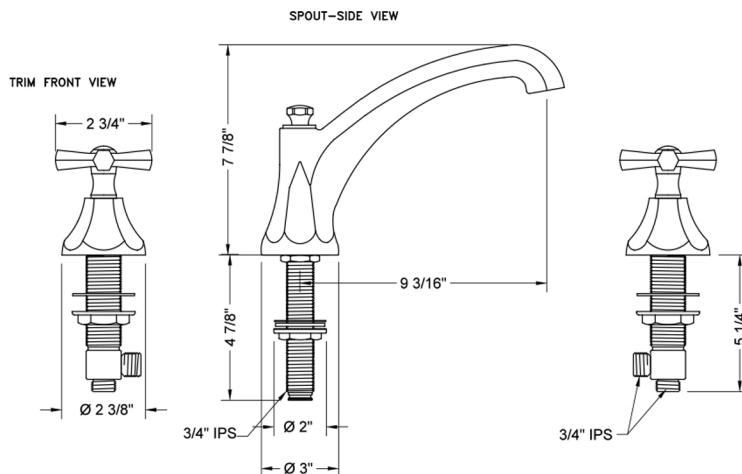

SPECIFICATION DRAWING: