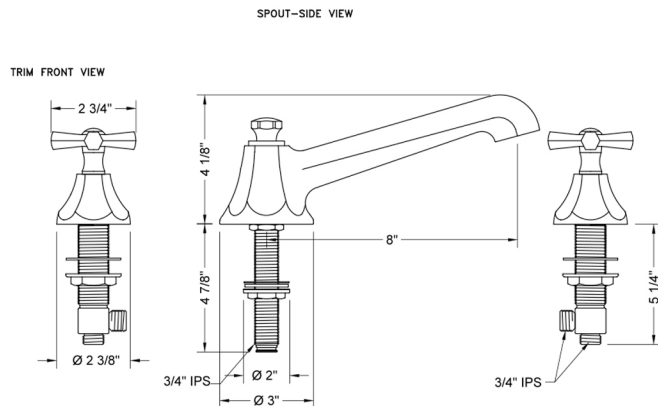

SPECIFICATION DRAWING: