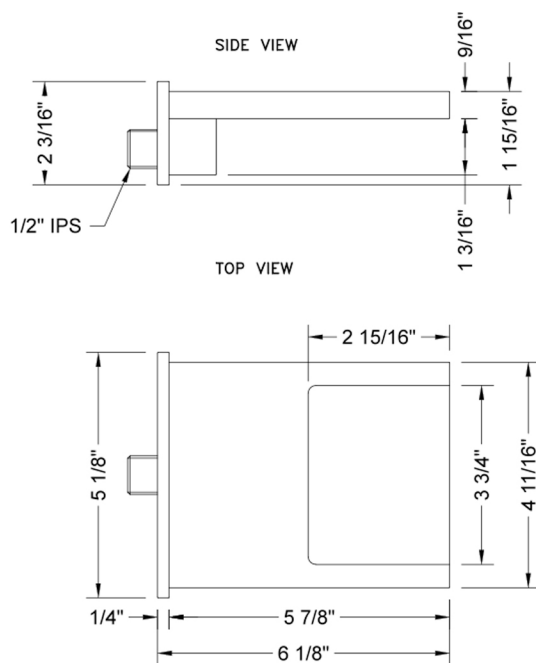

### FEATURES:

- Brass waterfall showerhead
- Use as a showerhead or tub filler
- 1/2" Male IPS connection
- Quick connect/disconnect
- 3 3/4" wide cascading waterfall flow
- Available flow rate: 2.5 GPM

### SPECIFICATION DRAWING: