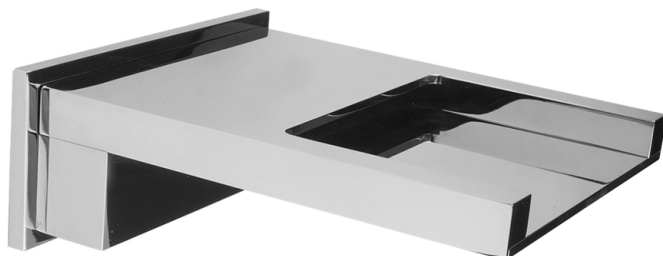

## Cascada Pico

Model #: S176-

### FEATURES:

- Brass waterfall showerhead
- Use as a showerhead or tub filler
- 1/2" Male IPS connection
- Quick connect/disconnect
- 3 3/4" wide cascading waterfall flow
- Available flow rate: 2.5 GPM