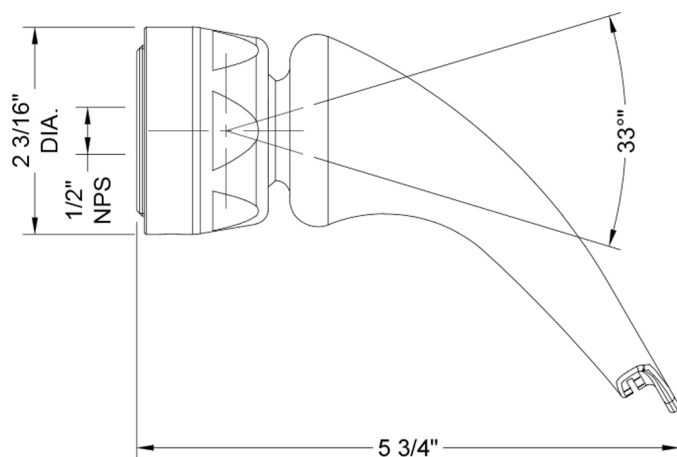

### FEATURES:

- Brass waterfall showerhead
- Use as a showerhead or tub filler
- 1/2" IPS adjustable brass ball joint to adjust angle of showerhead
- 3 1/2" wide cascading waterfall flow
- Sliding escutcheon 3" diameter
- Available flow rate: 2.5 GPM

### SPECIFICATION DRAWING: