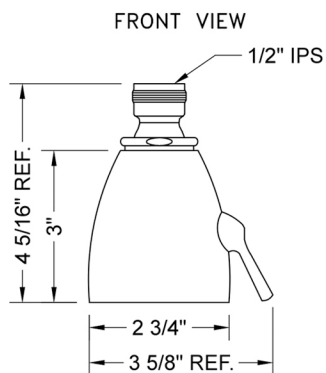

Contempo #2 Showerhead

Model #: B728-

FEATURES:

- 2 3/4" Brass adjustable spray showerhead
- 1/2" IPS adjustable brass ball joint to adjust angle of showerhead
- 6 adjustable jets with 48 individual sprays
- Adjusts from wide to narrow rain
- Easy clean flush system
- Available flow rates: 2.5, 2.0, 1.75 & 1.5 GPM

SPECIFICATION DRAWING:

JACLO 
 7.6 L/min 2.0 GPM | A112.18.1M
 MANUFACTURER
 AND
 cUPC LOGO

BOTTOM VIEW

"JACLO." LOGO

SPRAY PATTERNS:

COMPLIANCES:

Complies with: ASME A112.18.1-2012/CSA B125.1-12