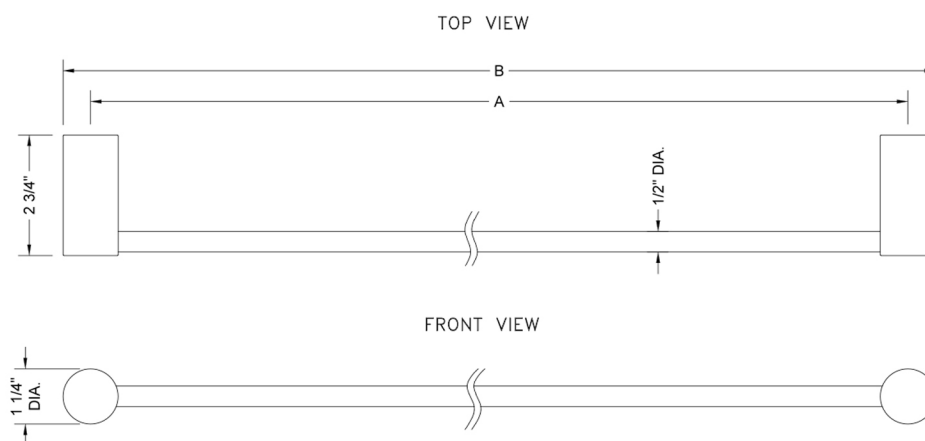

Contempo II 18" Towel Bar

Model #: 3501-TB-18-

FEATURES:

- All brass 18" towel bar
- Universal mounting hardware included
- 2 3/4" projection
- Custom lengths available. Contact JACLO for pricing and availability.
- Able to be cut in the field

SPECIFICATION DRAWING:

CONTEMPO II TOWEL BARS			
PART. #	DESCRIPTION	A	B
3501-TB-18-	18" ALL BRASS TOWEL BAR	18"	19 1/4"
3501-TB-24-	24" ALL BRASS TOWEL BAR	24"	25 1/4"