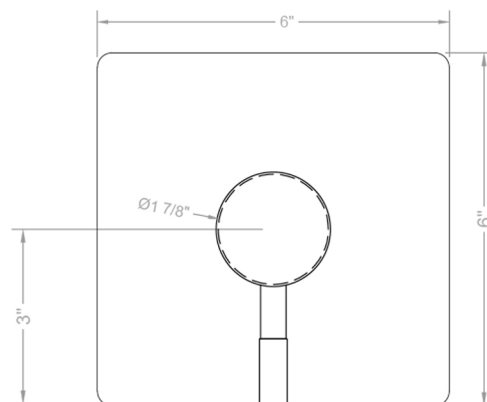

Square Plate With Contempo Lever Trim For Pressure Balance Cycling Valve (J-CSV)

Model #: A446-TRIM-

FEATURES:

- All brass construction
- Rotating the handle counter clockwise turns on the water & controls the water temperature
- Requires rough valve J-CSV
- Lever trim is ADA compliant

SPECIFICATION DRAWING:

FRONT VIEW

SIDE VIEW

X Varies With Install

COMPLIANCES: