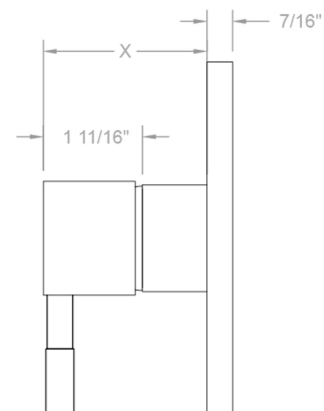

Square Plate With Contempo Lever Trim For Pressure Balance Cycling Valve (J-CSV)

Model #: A446-TRIM-

FEATURES:

- All brass construction
- Rotating the handle counter clockwise turns on the water & controls the water temperature
- Requires rough valve J-CSV
- Lever trim is ADA compliant

SPECIFICATION DRAWING:

FRONT VIEW

SIDE VIEW

X Varies With Install

COMPLIANCES: