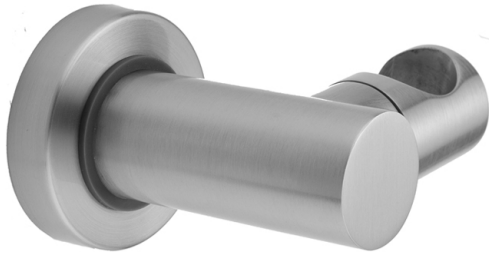

Contemporary Adjustable Wall Mount Handshower Bracket

Model #: 8058-

FEATURES:

- Brass adjustable angle wall mount handshower holder
- Ideal for use with any style handshower
- Conical end of hose sits in holder
- Sliding escutcheon for easy installation
- Mounting screws & anchors included
- Allows for easy adjustment of handshower to desired angle

AVAILABLE FINISHES:

Polished Chrome (PCH)	Satin Chrome (SC)	Bronze Umber (BU)
Satin Nickel (SN)	Pewter (PEW)	Caramel Bronze (CB)
Polished Nickel (PN)	Antique Brass (AB)	Antique Copper (ACU)
Oil-Rubbed Bronze (ORB)	Polished Brass (PB)	Polished Copper (PCU)
Vintage Bronze (VB)	Satin Brass (SB)	Rose Gold (RG)
Matte Black (MBK)	Satin Gold (SG)	Polished Gold (PG)
Black Nickel (BKN)	Bombay Gold (BG)	Jewelers Gold (JG)
Europa Bronze (EB)	White (WH)	Sedona Beige (SDB)
Tristan Brass (TB)	Unlacquered Brass (ULB)	