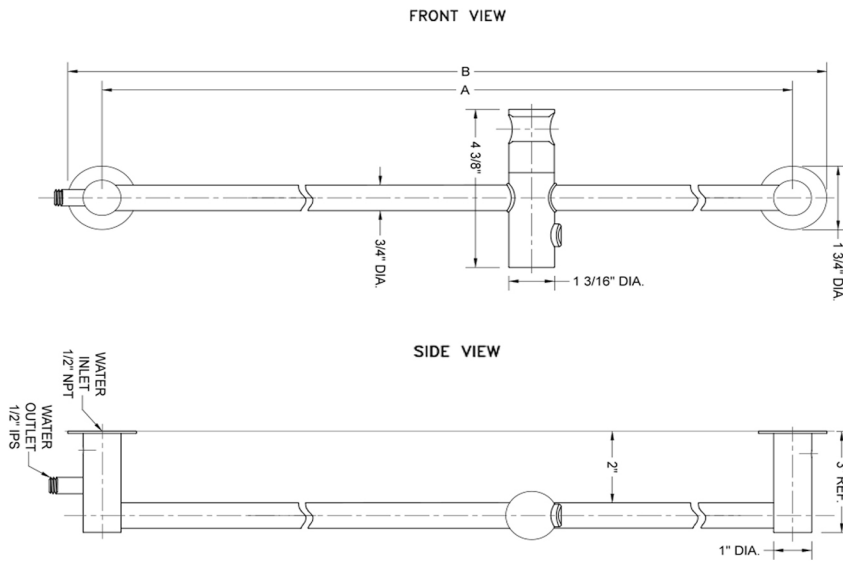

# 30" Contemporary Slim Wall Bar with Bottom Outlet Integral Water Supply

**Model #: 9530-**

**FEATURES:**

- 30" Brass wall bar with bottom water outlet
- Integral water outlet eliminates need for separate water supply elbow
- Push button slider easily moves up & down & side to side
- Adjustable handshower angle
- Replace showerarm & showerhead with sliderail for handshower & hose
- Perfect for full height shower & shower seat applications
- Conical end of hose sits in holder
- Custom lengths available. Contact JACLO for pricing & availability
- Mounting hardware included
- CLSD-95 soap dish for wall bar sold separately

**SPECIFICATION DRAWING:**

DECORATIVE WALL BARS			
PART. #	DESCRIPTION	A	B
9524	24" WALL BAR	24"	25 3/4"
9530	30" WALL BAR	30"	31 3/4"
9536	36" WALL BAR	36"	37 3/4"