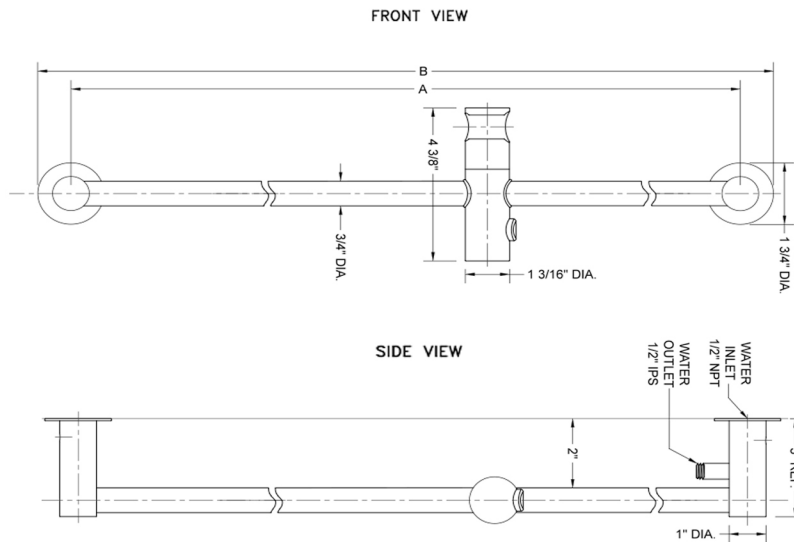

30" Contemporary Slim Wall Bar with Top Outlet Integral Water Supply

Model #: 9330-

FEATURES:

- 30" Brass wall bar with top water outlet
- Integral water outlet eliminates need for separate water supply elbow
- Push button slider easily moves up & down & side to side
- Adjustable handshower angle
- Replace showerarm & showerhead with sliderail for handshower & hose
- Perfect for full height shower & shower seat applications
- Conical end of hose sits in holder
- Custom lengths available. Contact JACLO for pricing & availability
- Mounting hardware included
- CLSD-95 soap dish for wall bar sold separately

SPECIFICATION DRAWING:

DECORATIVE WALL BARS			
PART. #	DESCRIPTION	A	B
9324	24" WALL BAR	24"	25 3/4"
9330	30" WALL BAR	30"	31 3/4"
9336	36" WALL BAR	36"	37 3/4"