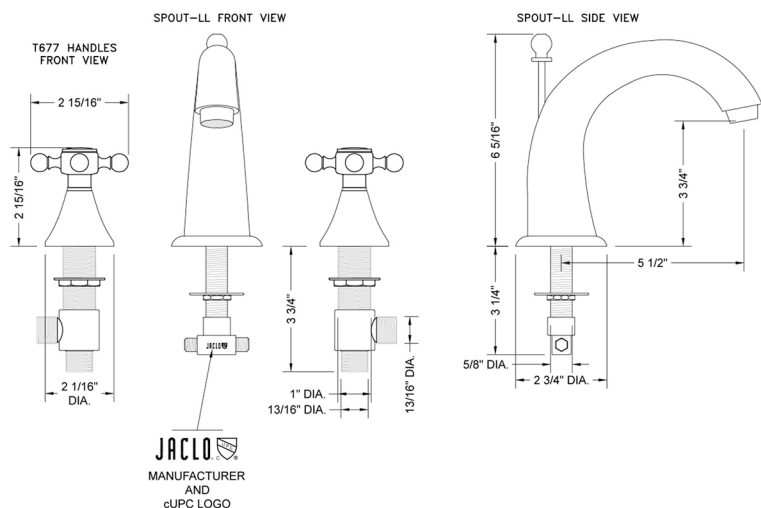

## Cranford Faucet with Ball Cross Handles

**Model #: 5460-T677-**

### FEATURES:

- All brass 8" - 12" widespread faucet includes brass pop-up drain with overflow
- 1/4 turn ceramic valves
- Stationary Spout
- Available Flow Rates: 1.5, 1.2 & 0.5 GPM. Additional flow rate (aerator) options available. Contact JACLO.
- 5 1/2" spout reach
- Spout Hole Size: 1 1/4" - 1 3/4"
- Valve Hole Size: 1 1/8" - 1 5/8"

### SPECIFICATION DRAWING: