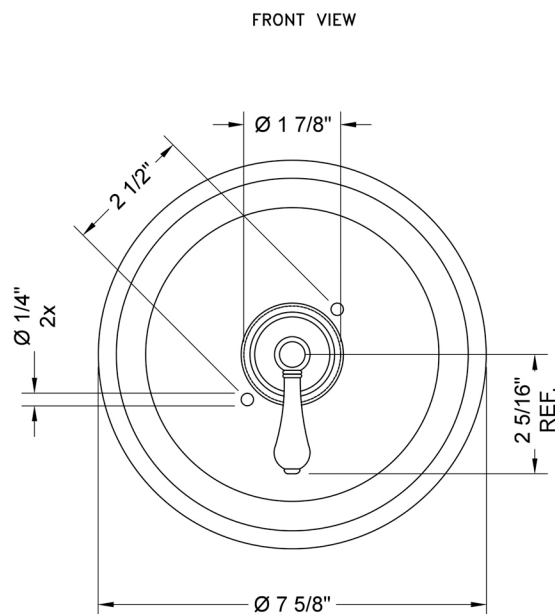

# Round Step Plate With Regency Lever Trim For Pressure Balance Cycling Valve (J-CSV)

**Model #: A466-TRIM-**

## FEATURES:

- All brass construction
- Rotating the handle counter clockwise turns on the water & controls the water temperature
- Requires rough valve J-CSV
- Lever trim is ADA compliant

## SPECIFICATION DRAWING: