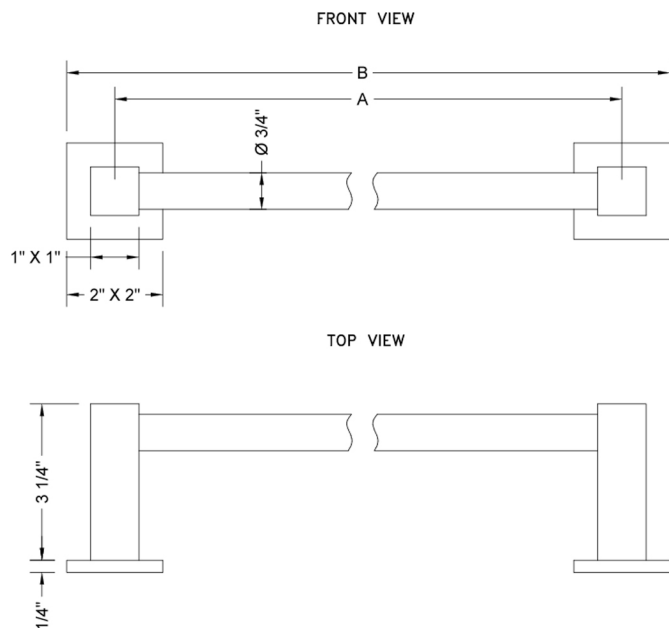

## 18" CUBIX® Towel Bar

Model #: 4218-

### FEATURES:

- 18" All brass towel bar
- Universal mounting hardware included
- 3 ½" projection
- Custom lengths available, contact JACLO for pricing & availability
- Able to be cut in the field

### SPECIFICATION DRAWING:

| CUBIX® TOWEL BARS |               |     |     |
|-------------------|---------------|-----|-----|
| PART. #           | DESCRIPTION   | A   | B   |
| 4218-             | 18" TOWEL BAR | 18" | 20" |
| 4224-             | 24" TOWEL BAR | 24" | 26" |