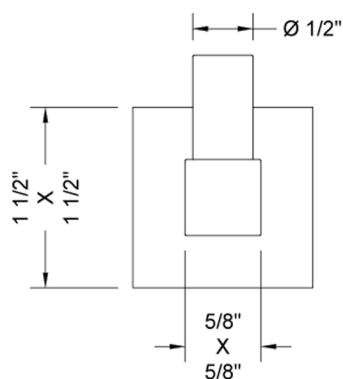

CUBIX® Robe Hook

Model #: 4279-

FEATURES:

- All brass single robe hook
- Universal mounting hardware included
- 2 1/8" projection

AVAILABLE FINISHES:

Polished Chrome (PCH)	Satin Chrome (SC)	Bronze Umber (BU)
Satin Nickel (SN)	Pewter (PEW)	Caramel Bronze (CB)
Polished Nickel (PN)	Antique Brass (AB)	Antique Copper (ACU)
Oil-Rubbed Bronze (ORB)	Polished Brass (PB)	Polished Copper (PCU)
Vintage Bronze (VB)	Satin Brass (SB)	Rose Gold (RG)
Matte Black (MBK)	Satin Gold (SG)	Polished Gold (PG)
Black Nickel (BKN)	Bombay Gold (BG)	Jewelers Gold (JG)
Europa Bronze (EB)	White (WH)	Sedona Beige (SDB)
Tristan Brass (TB)	Unlacquered Brass (ULB)	

SPECIFICATION DRAWING:

FRONT VIEW

SIDE VIEW