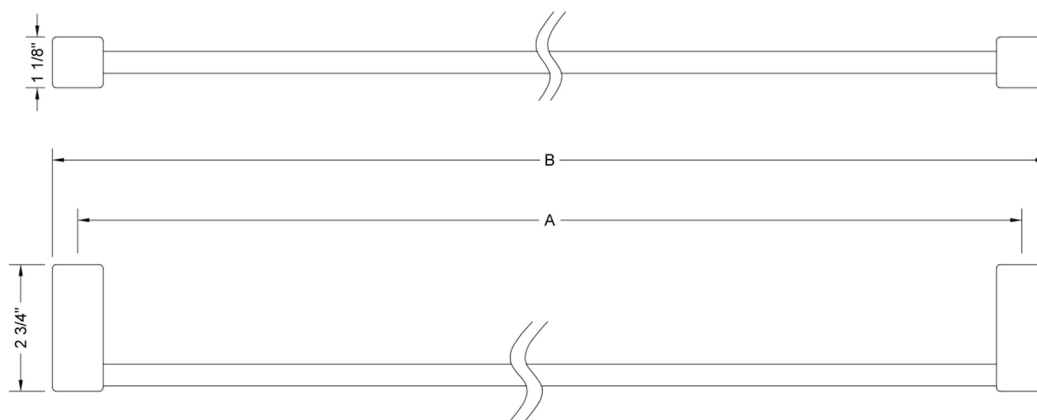

## 18" CUBIX® II Towel Bar

**Model #: 5401-TB-18-**

### FEATURES:

- All brass 18" towel bar
- Universal mounting hardware included
- 2 3/4" projection
- Custom length available, contact JACLO for pricing & availability
- Able to be cut in the field

### SPECIFICATION DRAWING:

JACLO TOWEL BARS			
PART. #	DESCRIPTION	A	B
5401-TB-18-	18" ALL BRASS TOWEL BAR	18"	19 1/8"
5401-TB-24-	24" ALL BRASS TOWEL BAR	24"	25 1/8"