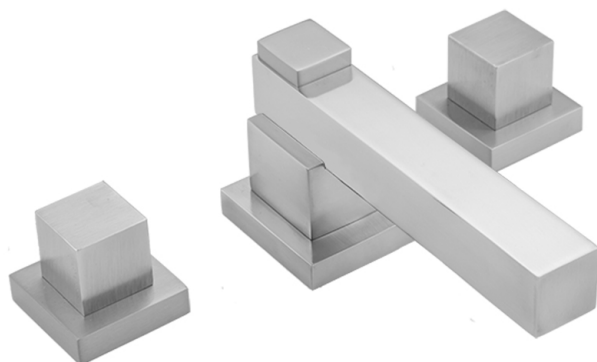

## CUBIX® Faucet with Cube Handles

Model #: 5204-

### FEATURES:

- All brass 8" - 12" widespread faucet includes brass pop-up drain with overflow
- 1/4 turn ceramic valves
- Stationary Spout
- Available Flow Rates: 1.5, 1.2 & 0.5 GPM. Additional flow rate (aerator) options available. Contact JACLO.
- 5 1/2" spout reach
- Spout Hole Size: 1 5/8" - 2"
- Valve Hole Size: 1 1/8" - 1 5/8"