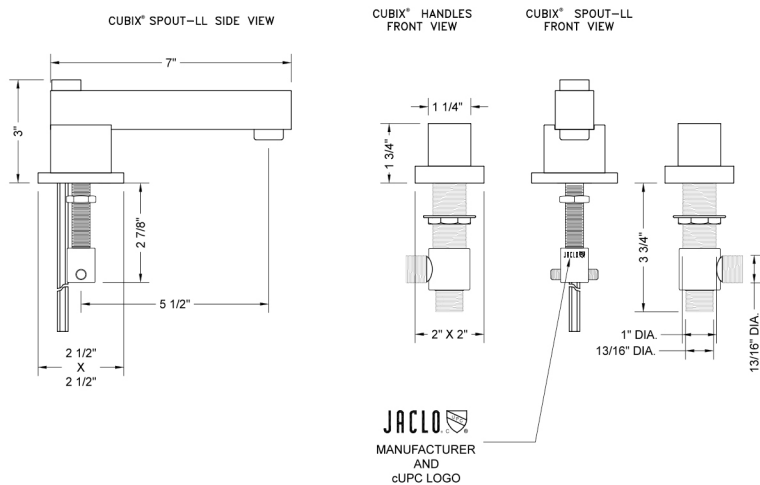

SPECIFICATION DRAWING:

AVAILABLE HANDLES:

COMPLIANCES:

Complies with: ASME A112.18.1-2012/CSA B125.1-12