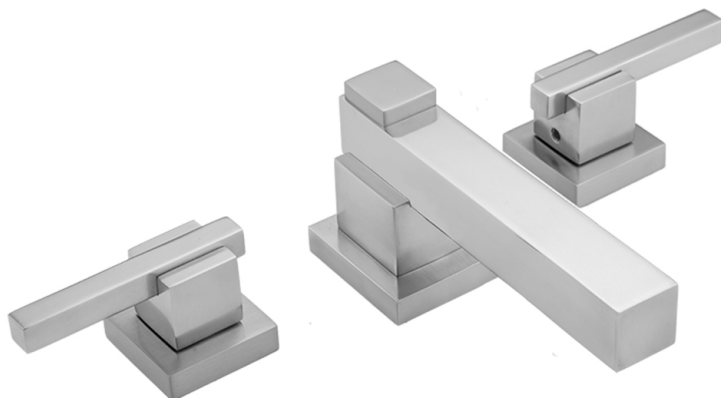

CUBIX® Faucet with CUBIX® Lever Handles

Model #: 3204-

FEATURES:

- All brass 8" - 12" widespread faucet includes brass pop-up drain with overflow
- 1/4 turn ceramic valves
- Stationary Spout
- Available Flow Rates: 1.5, 1.2 & 0.5 GPM. Additional flow rate (aerator) options available. Contact JACLO.
- 5 1/2" spout reach
- Spout Hole Size: 1 5/8" - 2"
- Valve Hole Size: 1 1/8" - 1 5/8"
- ADA Compliant Levers