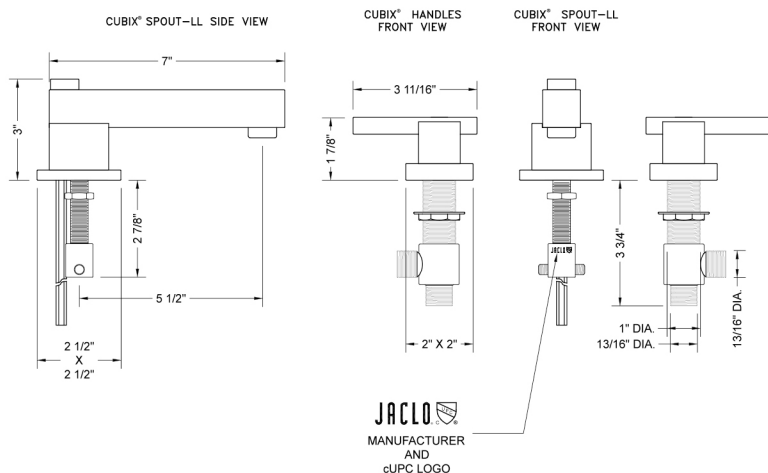

CUBIX® Faucet with CUBIX® Lever Handles

Model #: 3204-

FEATURES:

- All brass 8" - 12" widespread faucet includes brass pop-up drain with overflow
- 1/4 turn ceramic valves
- Stationary Spout
- Available Flow Rates: 1.5, 1.2 & 0.5 GPM. Additional flow rate (aerator) options available. Contact JACLO.
- 5 1/2" spout reach
- Spout Hole Size: 1 5/8" - 2"
- Valve Hole Size: 1 1/8" - 1 5/8"
- ADA Compliant Levers

SPECIFICATION DRAWING:

AVAILABLE HANDLES:

COMPLIANCES:

Complies with: ASME A112.18.1-2012/CSA B125.1-12