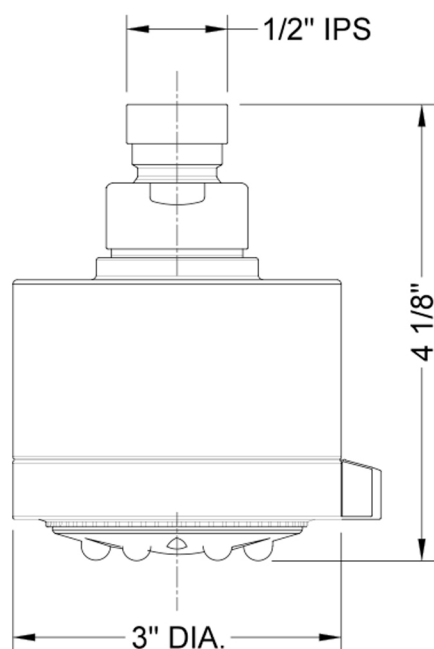

## Cylindrico 5 Showerhead

**Model #: S168-**

### FEATURES:

- 5 function showerhead with 3" face
- 1/2" IPS adjustable brass ball joint to adjust angle of showerhead
- Tab on adjustment ring allows for easy adjustment of functions
- Available flow rates: 2.5, 2.0, 1.75 & 1.5 GPM

### SPECIFICATION DRAWING: