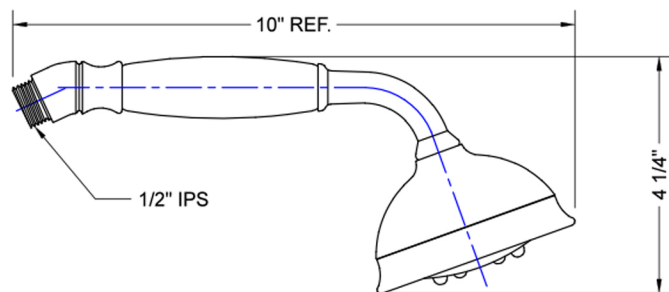

SPECIFICATION DRAWING: