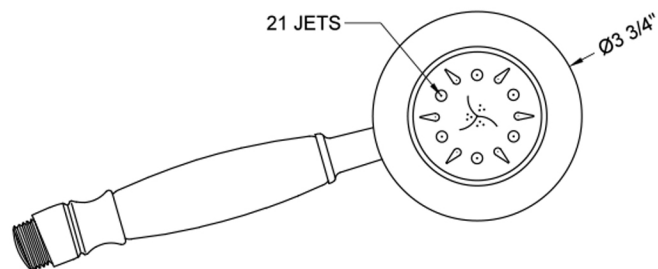

SPECIFICATION DRAWING: