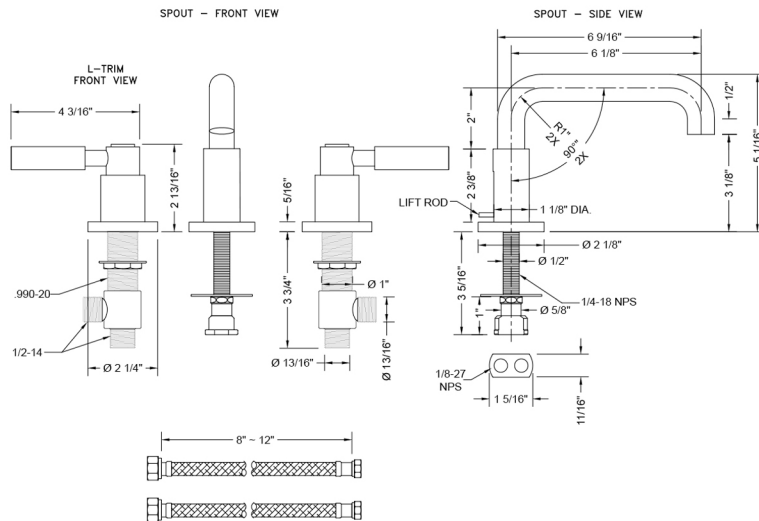

SPECIFICATION DRAWING: