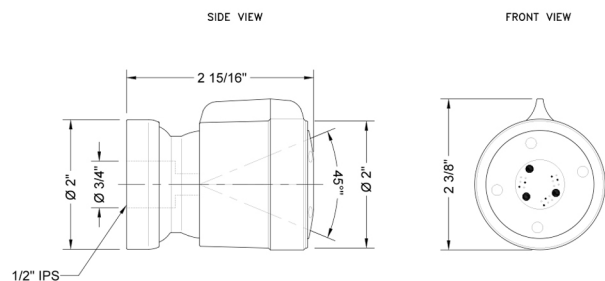

SPECIFICATION DRAWING:

SPRAY PATTERNS:

COMPLIANCES:

Complies with: ASME A112.18.1-2012/CSA B125.1-12