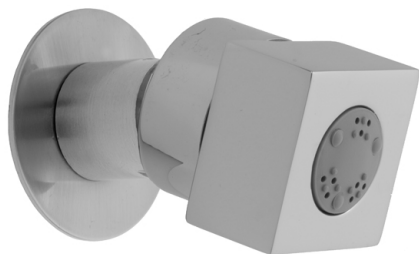

## Massaging Square Body Spray

**Model #: S072-**

### FEATURES:

- All brass body sprays
- 1 ¼" Square Face
- ½" IPS adjustable brass ball joint to adjust angle of body spray
- 3 designs to complement both contemporary & traditional styling
- 2.5 GPM
- Shown with standard escutcheon. Other escutcheons available: 6004, 6007, 6010, 6012, 6015 & 6018