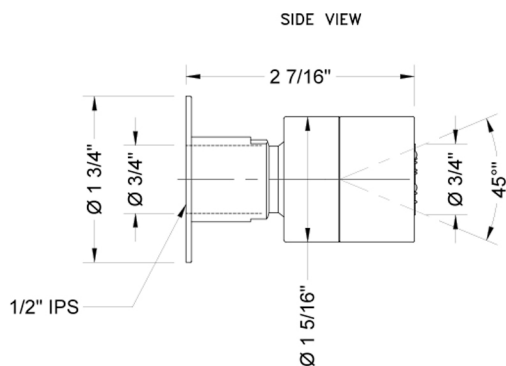

SPECIFICATION DRAWING:

SPRAY PATTERNS:

COMPLIANCES:

Complies with: ASME A112.18.1-2012/CSA B125.1-12