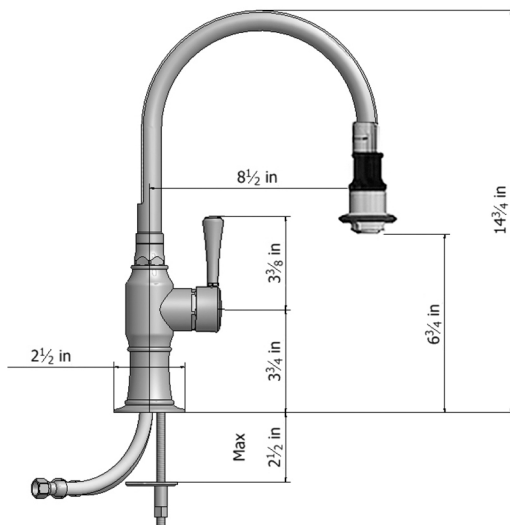

SPECIFICATION DRAWING: