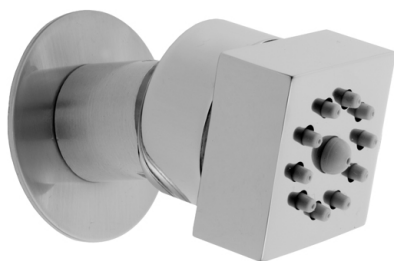

Nebulizing Mist Square Body Spray

Model #: S070-

FEATURES:

- All brass body sprays
- 1 ¼" Square Face
- ½" IPS adjustable brass ball joint to adjust angle of body spray
- 3 designs to complement both contemporary & traditional styling
- 2.5 GPM
- Shown with standard escutcheon. Other escutcheons available: 6004, 6007, 6010, 6012, 6015 & 6018

AVAILABLE FINISHES:

Polished Chrome (PCH)	Satin Chrome (SC)	Bronze Umber (BU)
Satin Nickel (SN)	Pewter (PEW)	Caramel Bronze (CB)
Polished Nickel (PN)	Antique Brass (AB)	Antique Copper (ACU)
Oil-Rubbed Bronze (ORB)	Polished Brass (PB)	Polished Copper (PCU)
Vintage Bronze (VB)	Satin Brass (SB)	Rose Gold (RG)
Matte Black (MBK)	Satin Gold (SG)	Polished Gold (PG)
Black Nickel (BKN)	Bombay Gold (BG)	Jewelers Gold (JG)
Europa Bronze (EB)	White (WH)	Sedona Beige (SDB)
Tristan Brass (TB)	Unlacquered Brass (ULB)	