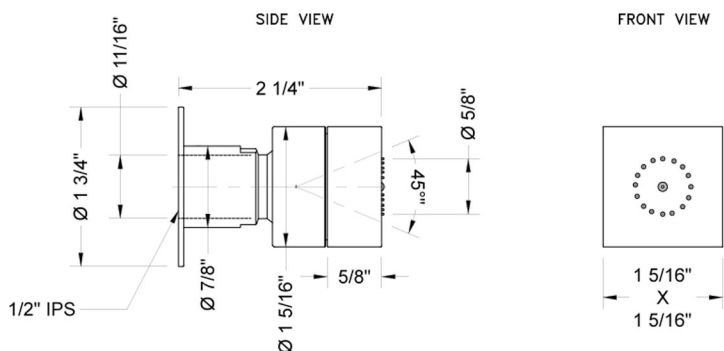

SPECIFICATION DRAWING:

SPRAY PATTERNS:

COMPLIANCES:

Complies with: ASME A112.18.1-2012/CSA B125.1-12