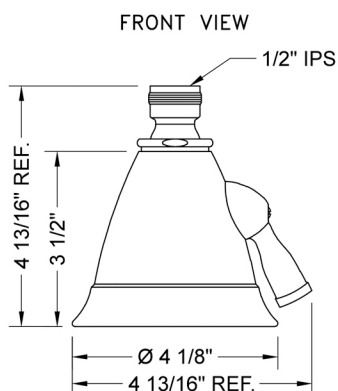

SPECIFICATION DRAWING: