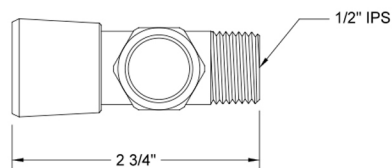

### FEATURES:

- Brass push or pull showerarm handshower diverter
- 1/2" Female inlet swivel nut x two 1/2" Male outlets
- Use to divert water from showerhead to handshower
- Deluxe swivel nut for easy installation

### SPECIFICATION DRAWING:

TOP VIEW

SIDE VIEW