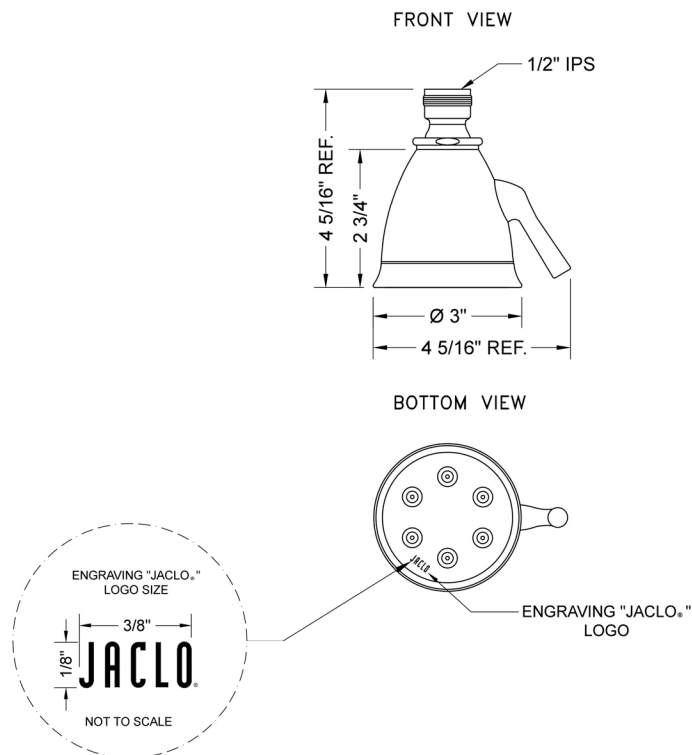

SPECIFICATION DRAWING:

SPRAY PATTERNS:

COMPLIANCES:

Complies with: ASME A112.18.1-2012/CSA B125.1-12