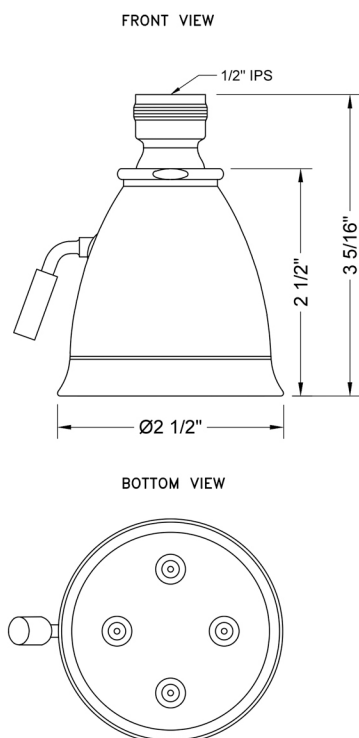

SPECIFICATION DRAWING:

SPRAY PATTERNS:

COMPLIANCES:

Complies with: ASME A112.18.1-2012/CSA B125.1-12