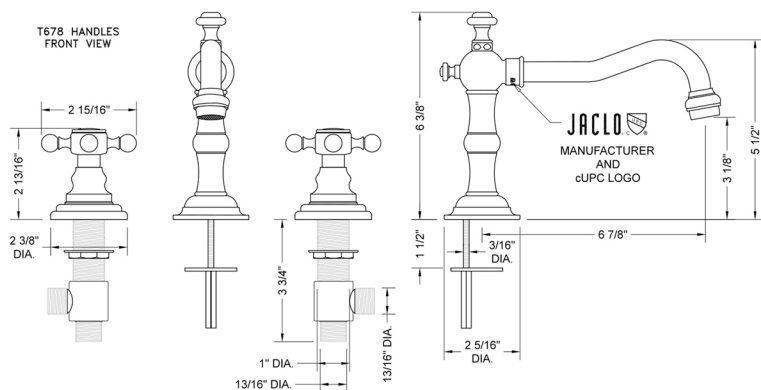

Roaring 20's Faucet with Ball Cross Handles

Model #: 7830-T678-

FEATURES:

- All brass 8" - 12" widespread faucet includes brass pop-up drain with overflow
- 1/4 turn ceramic valves
- Swivel Spout (For Stationary Spout option, contact JACLO)
- Available Flow Rates: 1.5, 1.2 & 0.5 GPM. Additional flow rate (aerator) options available. Contact JACLO.
- 6 7/8" spout reach
- Spout Hole Size: 1" - 2"
- Valve Hole Size: 1 1/8" - 1 5/8"

AVAILABLE FINISHES:

Polished Chrome (PCH)	Satin Chrome (SC)	Bronze Umber (BU)
Satin Nickel (SN)	Pewter (PEW)	Caramel Bronze (CB)
Polished Nickel (PN)	Antique Brass (AB)	Antique Copper (ACU)
Oil-Rubbed Bronze (ORB)	Polished Brass (PB)	Polished Copper (PCU)
Vintage Bronze (VB)	Satin Brass (SB)	Rose Gold (RG)
Matte Black (MBK)	Satin Gold (SG)	Polished Gold (PG)
Black Nickel (BKN)	Bombay Gold (BG)	Jewelers Gold (JG)
Europa Bronze (EB)	White (WH)	Sedona Beige (SDB)
Tristan Brass (TB)	Unlacquered Brass (ULB)	

SPECIFICATION DRAWING:

AVAILABLE HANDLES:

COMPLIANCES:

Complies with: ASME A112.18.1-2012/CSA B125.1-12