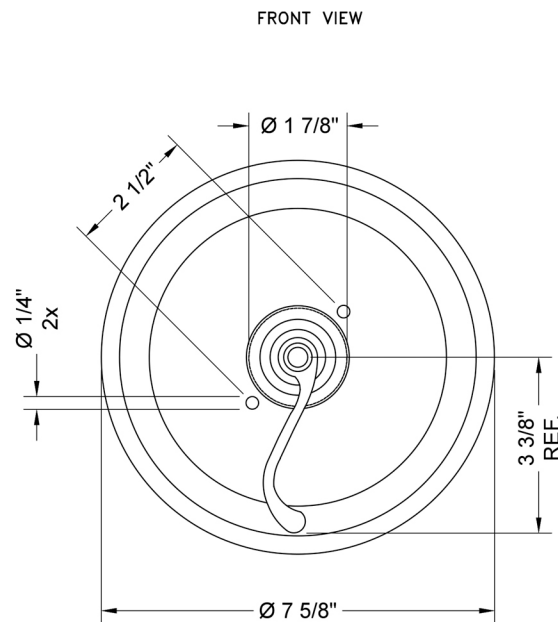

SPECIFICATION DRAWING: