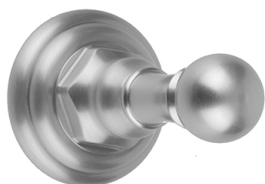

Roaring 20's / Westfield Robe Hook

Model #: 4830-RH-

FEATURES:

- All brass single robe hook
- Universal mounting hardware included
- 3 3/4" projection

AVAILABLE FINISHES:

Polished Chrome (PCH)	Satin Chrome (SC)	Bronze Umber (BU)
Satin Nickel (SN)	Pewter (PEW)	Caramel Bronze (CB)
Polished Nickel (PN)	Antique Brass (AB)	Antique Copper (ACU)
Oil-Rubbed Bronze (ORB)	Polished Brass (PB)	Polished Copper (PCU)
Vintage Bronze (VB)	Satin Brass (SB)	Rose Gold (RG)
Matte Black (MBK)	Satin Gold (SG)	Polished Gold (PG)
Black Nickel (BKN)	Bombay Gold (BG)	Jewelers Gold (JG)
Europa Bronze (EB)	White (WH)	Sedona Beige (SDB)
Tristan Brass (TB)		