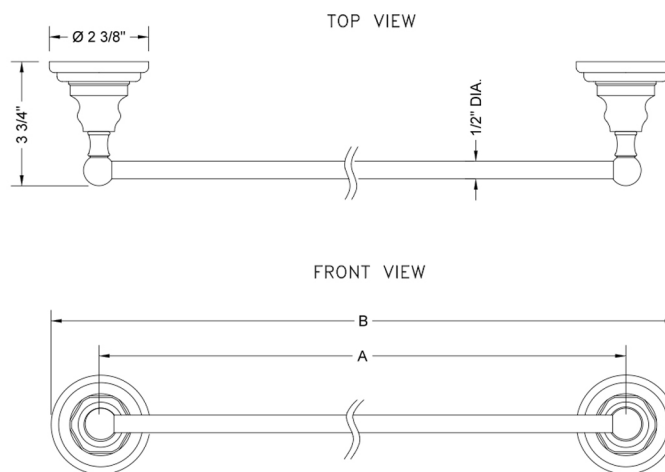

18" Roaring 20's / Westfield Towel Bar

Model #: 4830-TB-18-

FEATURES:

- All brass 18" towel bar
- Universal mounting hardware included
- 3 3/4" projection
- Custom lengths available. Contact JACLO for pricing & availability.
- Able to be cut in the field

SPECIFICATION DRAWING:

| ROARING 20'S / WESTFIELD JACLO TOWEL BARS | | | |
|---|-------------------------|-----|---------|
| PART. # | DESCRIPTION | A | B |
| 4830-TB-18- | 18" ALL BRASS TOWEL BAR | 18" | 20 3/8" |
| 4830-TB-24- | 24" ALL BRASS TOWEL BAR | 24" | 26 3/8" |