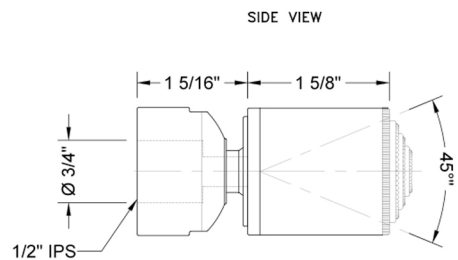

Sahara Body Spray

Model #: S090-

FEATURES:

- Single function body spray
- 1/2" IPS adjustable brass ball joint to adjust angle of body spray
- All brass
- 2.5 GPM

AVAILABLE FINISHES:

Polished Chrome (PCH)	Satin Chrome (SC)	Bronze Umber (BU)
Satin Nickel (SN)	Pewter (PEW)	Caramel Bronze (CB)
Polished Nickel (PN)	Antique Brass (AB)	Antique Copper (ACU)
Oil-Rubbed Bronze (ORB)	Polished Brass (PB)	Polished Copper (PCU)
Vintage Bronze (VB)	Satin Brass (SB)	Rose Gold (RG)
Matte Black (MBK)	Satin Gold (SG)	Polished Gold (PG)
Black Nickel (BKN)	Bombay Gold (BG)	Jewelers Gold (JG)
Europa Bronze (EB)	White (WH)	Sedona Beige (SDB)
Tristan Brass (TB)	Unlacquered Brass (ULB)	

SPECIFICATION DRAWING:

SPRAY PATTERNS:

Full Rain