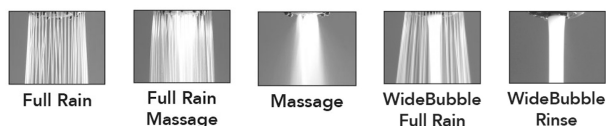

SPRAY PATTERNS:

COMPLIANCES:

Complies with: ASME A112.18.1-2012/CSA B125.1-12