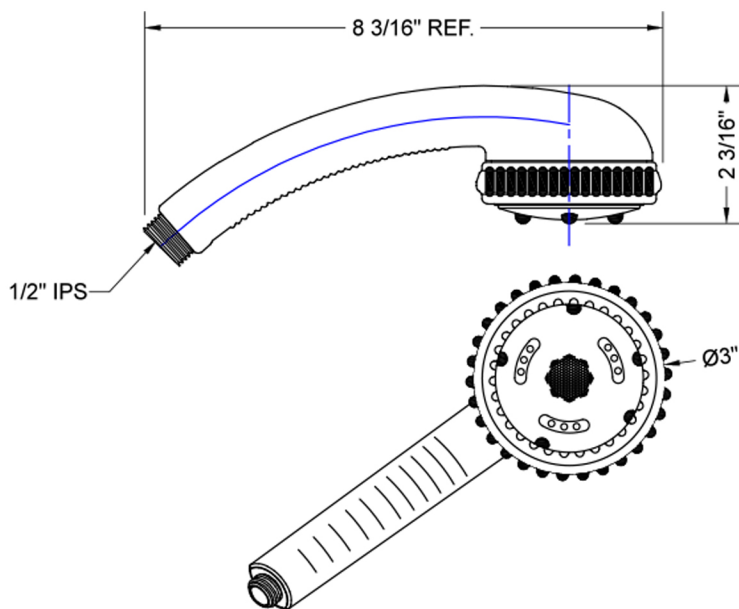

SPECIFICATION DRAWING: